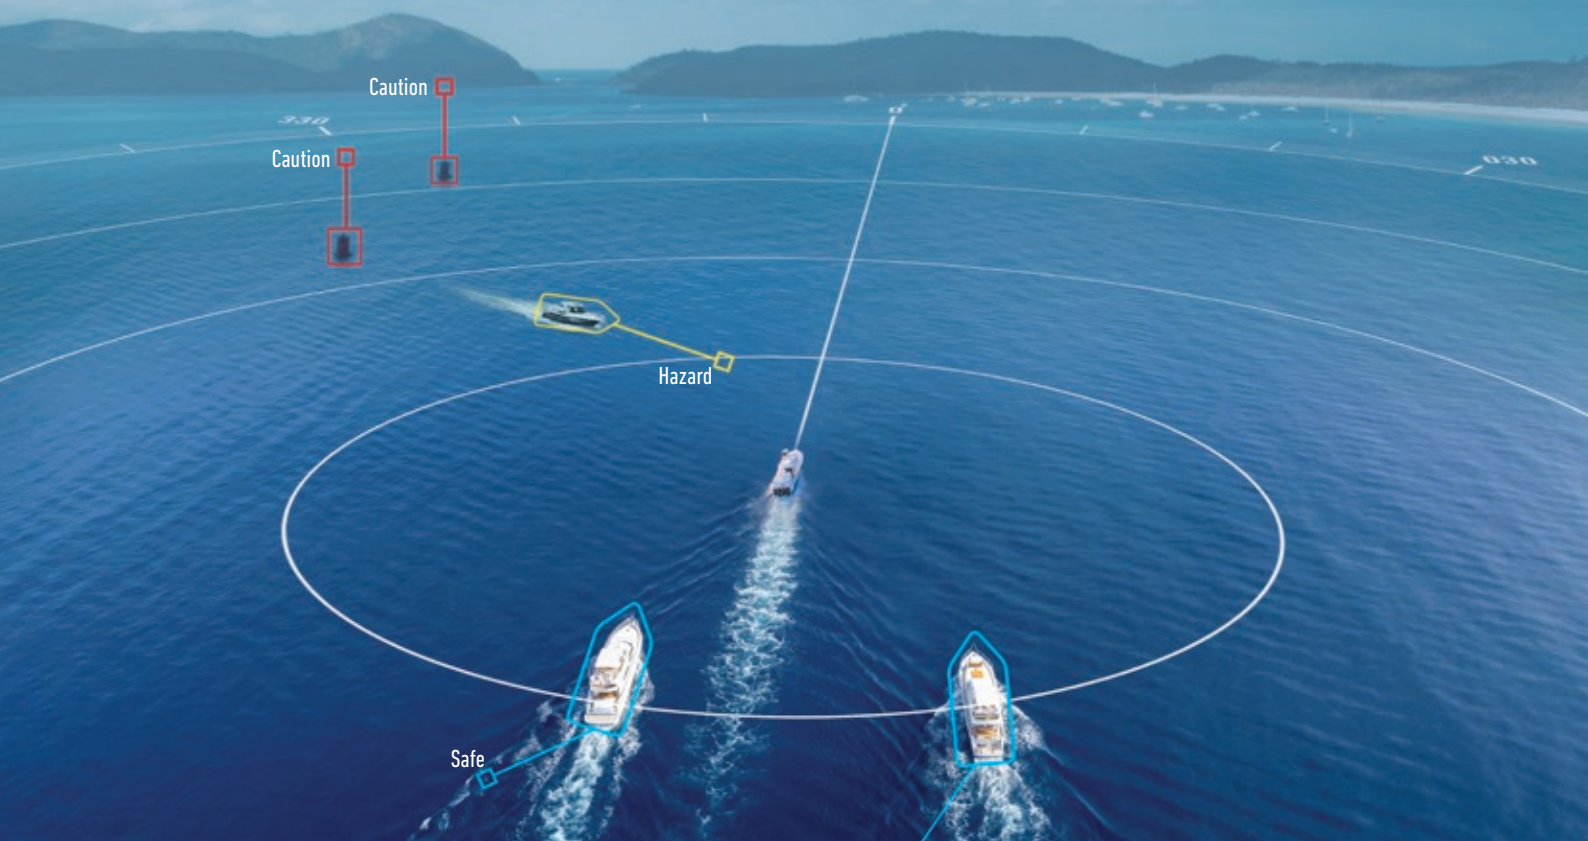

SIMRAD

Go With Confidence

THE ULTIMATE PICTURE. FROM OUR SMALLEST DOME.

Introducing our smallest HALO™ Pulse Compression Dome Radar.

Combining unrivalled short-range performance, precise target definition and easy use modes, HALO™ Pulse Compression Dome Radars will improve your situational awareness and help you avoid collisions.

Part Numbers

HALO20	000-14537-001
HALO20+	000-14536-001

Main Features

- 36 nm range from a compact 20-inch dome
- Advanced pulse compression technology with beam sharpening
- Simultaneous Dual Range* operation sees both near and far
- Ultra-fast 60 RPM operation at ranges up to 1.5 nm
- VelocityTrack™* Doppler technology for collision avoidance
- Easy operation with harbour, offshore, weather, and bird modes*
- MARPA target tracking (up to 10 targets, 20 in dual range)
- Ready instantly from standby

* VelocityTrack™, Bird mode and Dual range not available on HALO20