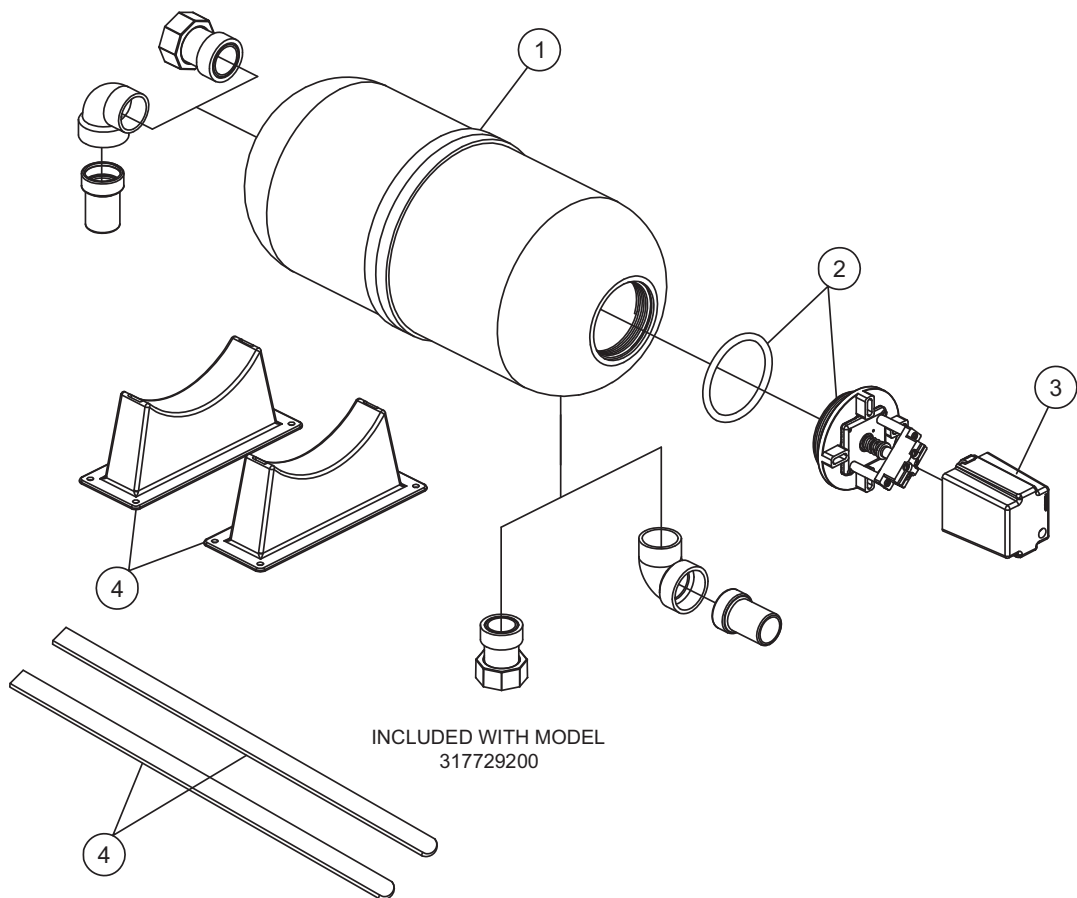

PARTS LIST: MODEL 317729100 & 317729200

ITEM	PART NO.	DESCRIPTION
1	385310017	KIT, VACUUM TANK-REPLACEMENT
2	385318032	KIT, VACUUM TANK SWITCH
3	385311215	KIT, SNAP-ON VAC SW'CH CVR-WHT
4	385311659	KIT, VAC TK MTG BRKT (1 EACH)

INCLUDED WITH MODEL
317729200

INCLUDED WITH MODEL
317729200