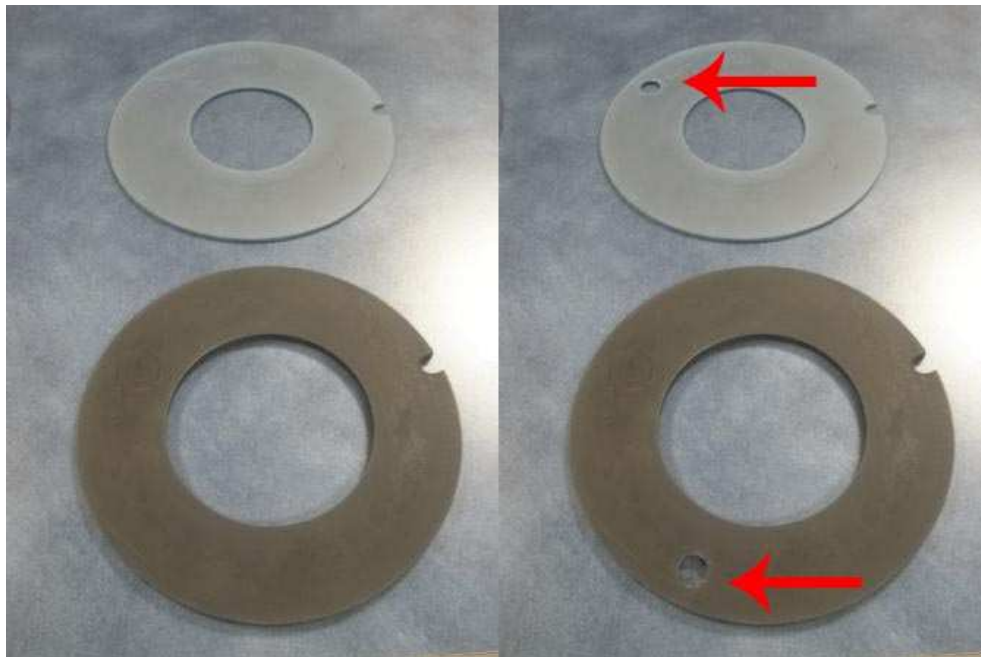

Palma de Mallorca a 31 mayo de 2010

IMPORTANT NOTICE VACUFLUSH SEAL KITS

Since May 2010, Sealand Vacuflush Seal kit has got a new Reference: N° 311462.

If you read any early editions of the Vacuflush toilets exploded views you can find that the kit has the reference No. 316140 or 310677, but these references will now be replaced by the No. 311462.

To avoid confusion we summarize the types of current Seal kits.

For Vacuflush toilets pedal operated:

Ref: 311462

Ref: 316140

The part n° 311462 fits all pedal.flush Vacuflush, Sealand, Dometic and Traveler brand toilets that **do not** include overflow holes inside the toilet bowl..

The part n° 316140 install only in toilets with overflow holes inside the toilet bowl (Models 510, 511, 910, 911, 911-M-28, 980, 2010, 2011).