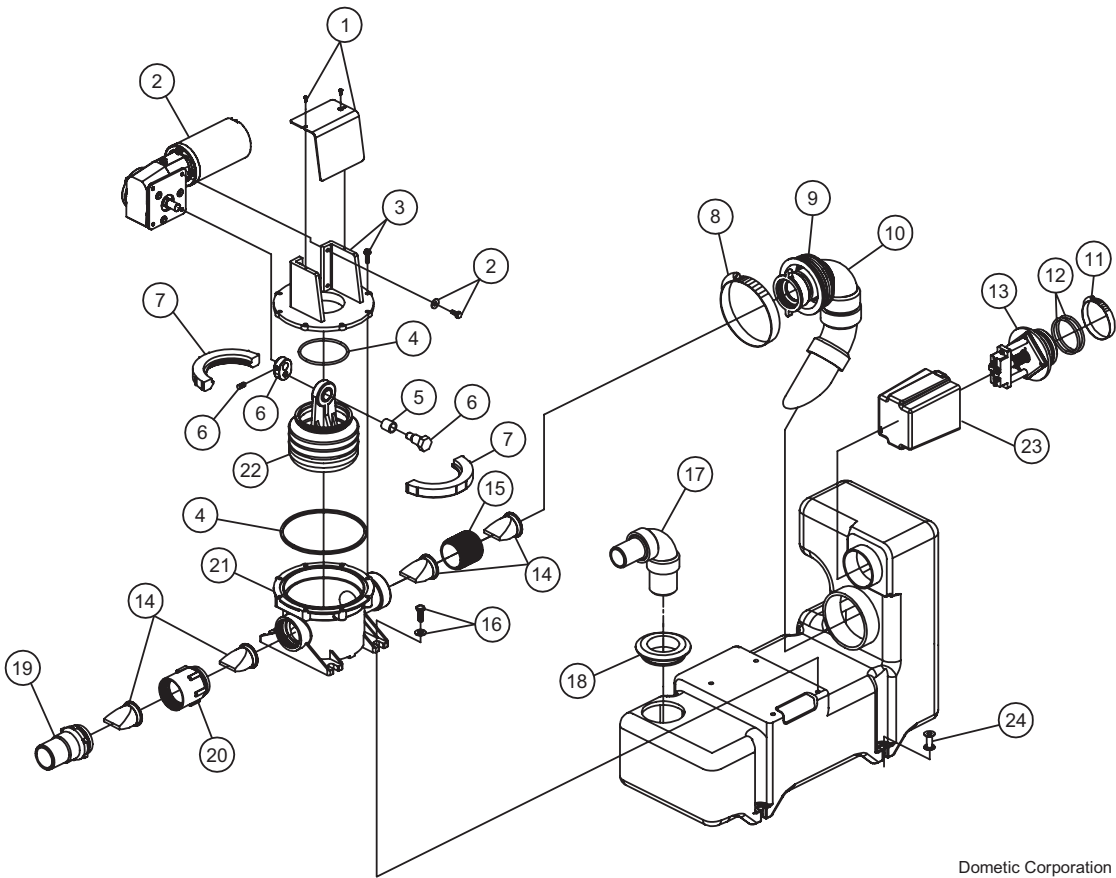

## PARTS LIST: VACUUM GENERATOR VG12 & VG24 SERIES

ITEM	PART NO.	DESCRIPTION	ITEM	PART NO.	DESCRIPTION
1	385311323	PUMP COVER KIT	14	385310076	DUCKBILL VALVE KIT (2 PCS. PER KIT)
2	385311065	12VDC Q- MOTOR KIT	15	388640366	1½" NPT CLOSE NIPPLE
	385311066	24VDC Q- MOTOR KIT	16	385311163	KIT, MTG HARDWARE PUMP TO TANK
3	385311324	PUMP TOP CLOSURE	17	385310895	INLET ELBOW KIT ( includes item 18)
4	385310151	O'RING KIT	18	385311111	1½" SEALING GROMMET
5	385310242	BUSHING	19	385311315	VALVE NIPPLE
6	385310644	ECCENTRIC KIT	20	385311316	VALVE ADAPTER
7	385311226	BELLOWS CLAMP	21	600341504	PUMP BODY
8	600342783	3-3/4" DIAMETER WORM GEAR CLAMP	22	385230980	BELLOWS ASSEMBLY (includes item 5)
9	600342779	O'RING, 3"ID x 3-1/4"OD	23	385311215	VACUUM SWITCH COVER
10	385310539	DIPTUBE ASSEMBLY KIT (INCLUDES ITEM 9)	24	385311318	MOUNTING SPINDLE
11	600342782	2½" DIAMETER WORM GEAR CLAMP	N/S	385310774	KIT, VG PUMP ASSEMBLY 12VDC
12	600342778	O'RING, 2"ID x 2¼"OD		385310775	KIT, VG PUMP ASSEMBLY 24VDC
13	385310540	VACUUM SWITCH KIT (INCLUDES ITEMS 11 & 12)			

Dometic Corporation - Sanitation Systems  
13128 State Rt. 226, P.O. Box 38  
Big Prairie, OH 44611-0038 USA  
Telephone: 330-496-3211  
Fax: 330-496-3097  
Email: sealand@dometicusa.com