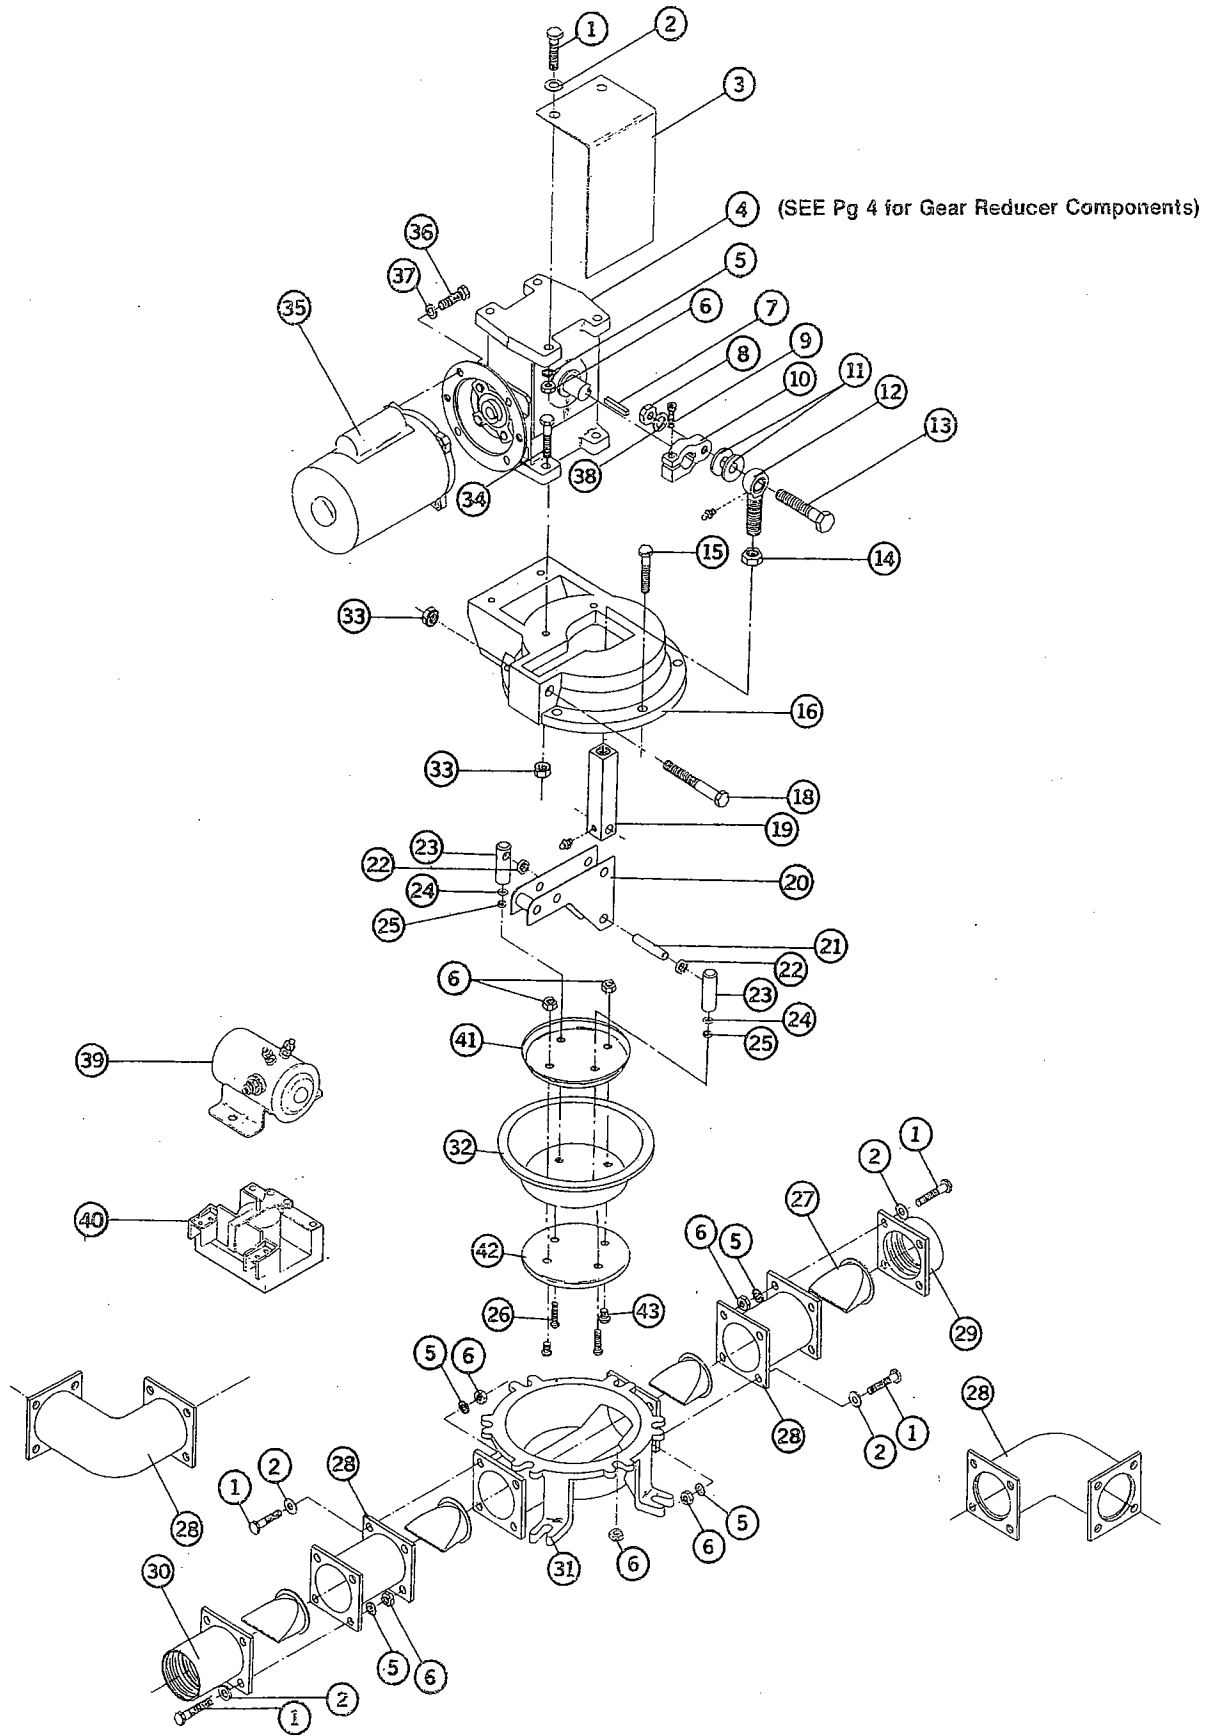

B-PUMP

PARTS LIST

Item	Part Number	Description	Quantity
1	340687	Hex Head Screw, 1/4" - 20 x 1" SS	18
2	346795	Flat Washer, 1/4" SS	18
3	340723	Gear Reducer Cover	1
4	640037	Gear Reducer	1
5	346615	External Lockwasher 1/4" SS	18
6	346604	Hex Nut, 1/4" - 20 SS	26
7	640223	Output Shaft Key	1
8	347912	Hex Nut, 1/2" - 13 SS	1
9	340689	Socket Head Screw, 5/16" - 18 x 1 1/4" SS	1
10	340594	Eccentric	1
11	340690	Flat Washer, 1 3/8" x 9/16" x 7/64" SS	2
12	340721	Bearing Rod	1
13	347914	Hex Head Screw, 1/2" - 13 x 2" SS	1
14	340722	Hex Nut, 1/2" - 20 SS	1
15	340698	Hex Head Screw, 1/4" - 20 x 1 3/4" SS	6
16	340724	Pump Body Cover	1
18	340726	Hex Head Screw, 3/8" - 16 x 3" SS	1
19	340727	End Rod	1
20	340728	Pivot Hinge	1
21	340729	Pivot Pin	1
22	340730	Pivot Pin Post Spacer	2
23	340731	Pivot Pin Post	2
24	340732	Post O-Ring	2
25	340733	Flat Washer, 7/16" x 1/4" x 3/32"	2
26	341901	Pan Head Screw, 1/4" - 20 x 3/4" SS	2
27	348702	Duck Bill Valve	4
28	340675	Valve Housing	2
	340736	Valve Housing - Elbow	2
29	340673	Inlet Flange	1
30	340674	Outlet Flange	1
31	340735	Diaphragm Housing	1
32	340734	Diaphragm	1
33	340691	KEPS Nut, 3/8" - 16 SS	5
34	340688	Hex Head Screw, 3/8" - 16 x 1 1/2" SS	4
35	341188	Motor, 115 VAC	1
	341146	Motor, 12 VDC	1
	341127	Motor, 24 VDC	1
	341118	Motor, 32 VDC	1
	340918	Motor, 220 VAC 50 Hz	1
36	347773	Hex Head Screw, 3/8" - 16 x 1" SS	4
37	347777	External Lockwasher, 3/8" SS	4
38	340692	Internal Lockwasher, 1/2" SS	1
39	345831	Solenoid, 12 VDC	1
	346900	Solenoid, 24 VDC	1
	346530	Solenoid, 32 VDC	1
40	341431	Relay, SPST 115 VAC (Model 115)	1
	341805	Relay, Overload (Model 220)	1
41	340810	Top Plate	1
42	340811	Bottom Plate	1
43	340813	Self Sealing Pan Head Screw, 1/4" - 20 x 1/2" SS	2